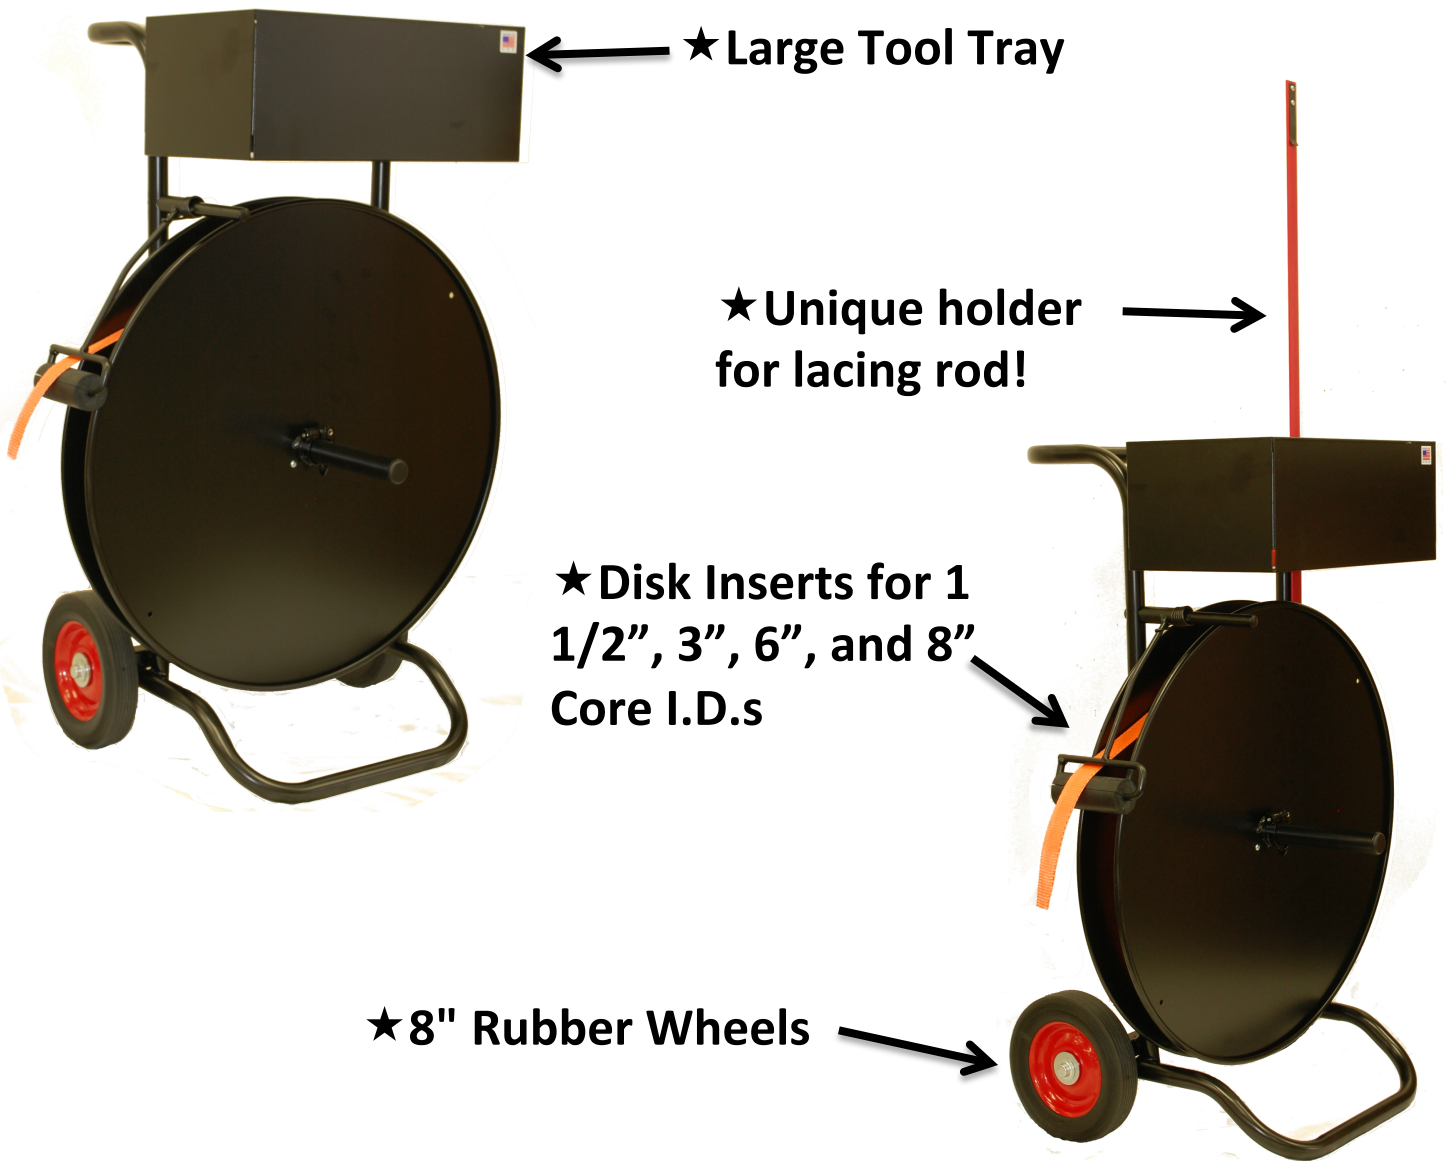

Purchase at Allstrap (866)779-2673

**EP-3040**

**Cord Strapping Dispenser**

★ Large Tool Tray

★ Unique holder for lacing rod!

★ Disk Inserts for 1 1/2\", 3\", 6\", and 8\" Core I.D.s

★ 8\" Rubber Wheels