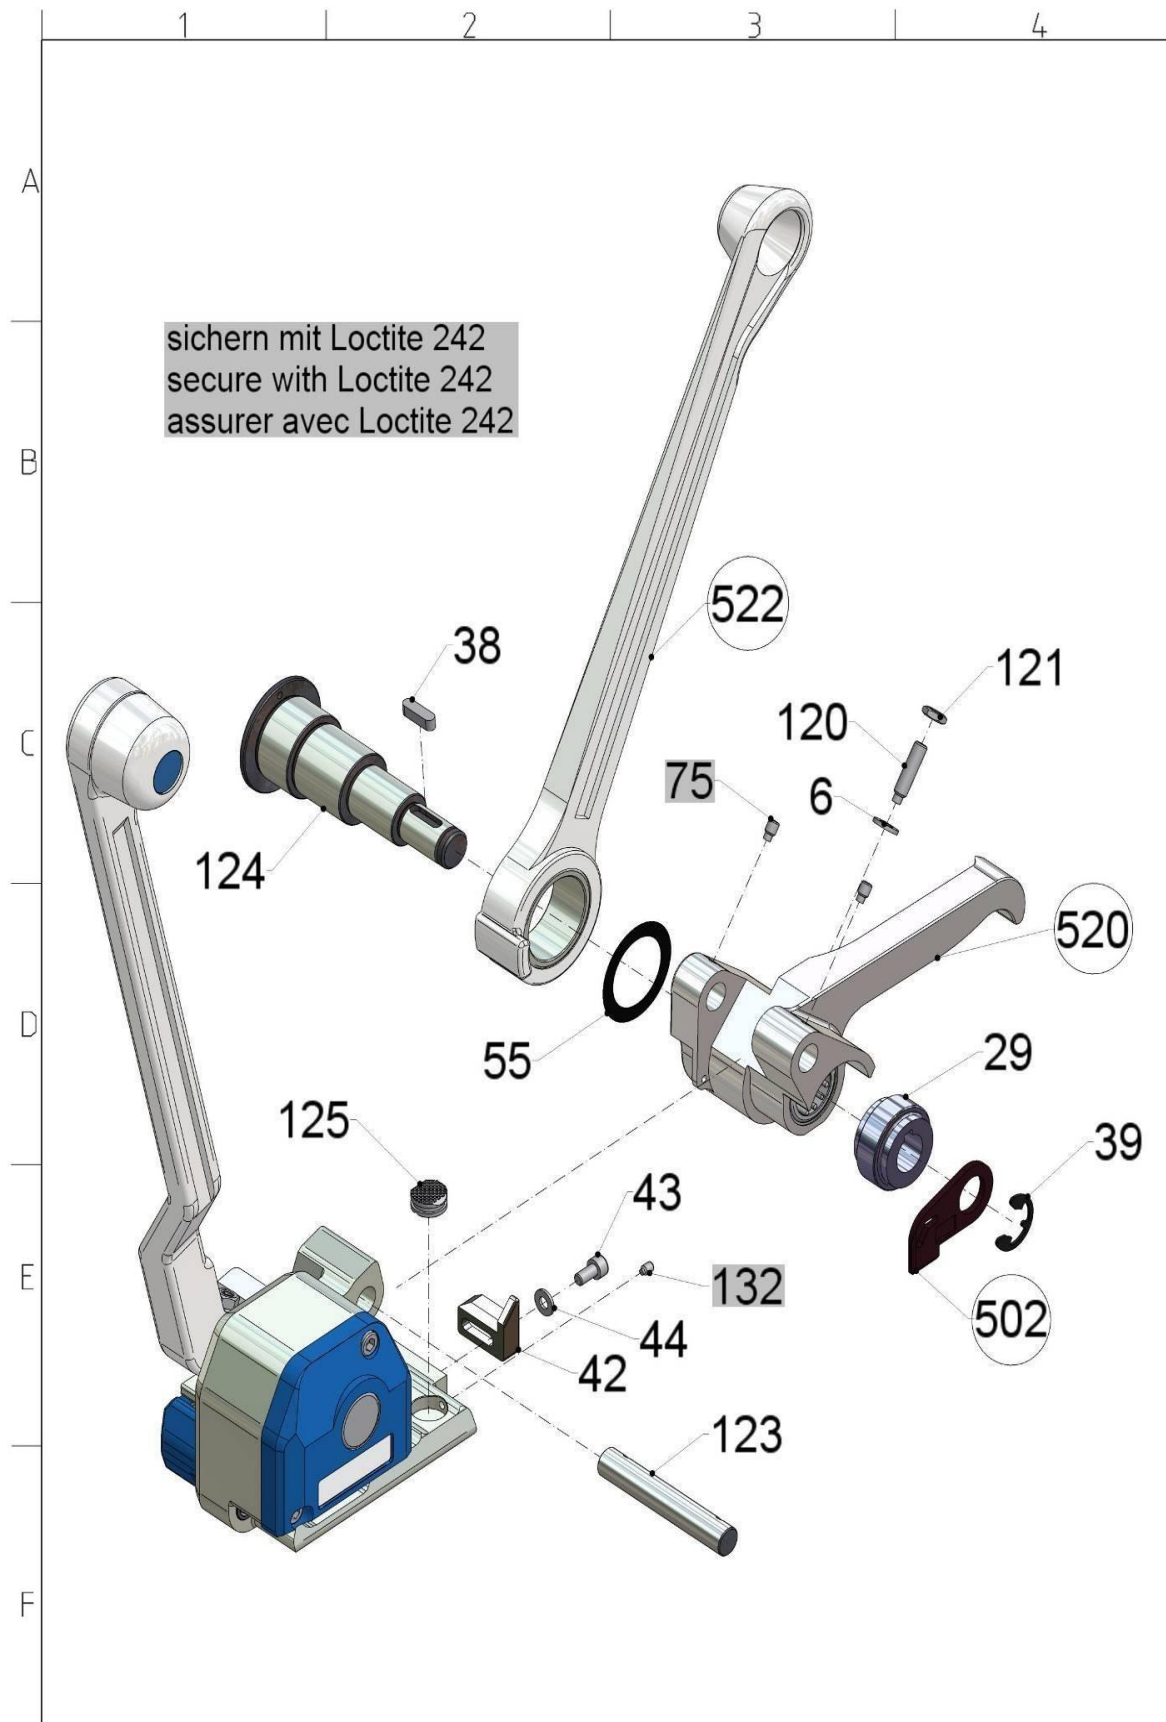

12. Exploded drawing

**13. Spare Parts list**

Pos. No.	Description	Pieces	
3	Pin – 4m6 x 12	1	
4	Pin – 4m6 x 12	1	
5	Pin – 6m6 x 18	2	
6	Washer 6 – FSt	1	
10	Screw – M3 x 8	2	
12	Pin – 3 x 10	1	
15	Screw – M6 x 12	2	
18	Washer - 10	1	
20	Feather key A – 5 x 5 x 20	1	
<b>22</b>	<b>Lower jaw</b>	<b>1</b>	<b>V</b>
<b>25</b>	<b>Cutter</b>	<b>1</b>	<b>V</b>
<b>29</b>	<b>Tension wheel</b>	<b>1</b>	<b>V</b>
33	Tensioning spring	1	V
38	Feather key A – 5 x 5 x 18	1	
39	Washer - 12	1	
<b>42</b>	<b>Rear strap guide</b>	<b>1</b>	<b>V</b>
43	Screw – M5 x 10	2	
44	Washer – S5	2	
48	Screw – M6 x 20	1	
49	Thread Pin M6 x 40	1	
51	Screw - M5 x 30	1	
52	Washer – S5	1	
55	Washer 30 x 42 x 0,2	1	
56	Screw – M4 x 10	2	
<b>61</b>	<b>Name plate</b>	<b>1</b>	
<b>62</b>	<b>CE-sign</b>	<b>1</b>	
<b>67</b>	<b>Type plate</b>	<b>1</b>	

Pos.-No.	Description	Pieces	
72	Nut – M6	1	
75	Thread pin M5 x 8	2	
<b>76</b>	<b>Strap guide front</b>	<b>1</b>	<b>V</b>
77	Screw – M5 x 12	1	
79	Washer – S6	2	
<b>96</b>	<b>Cutting lever</b>	<b>1</b>	
120	Thread pin M6 x 25	1	
121	Nut – M6	3	
122	Needle sleeve	1	
<b>123</b>	<b>Pin</b>	<b>1</b>	
<b>124</b>	<b>Feed shaft</b>	<b>1</b>	
125	Gripper plate	1	V
<b>127</b>	<b>Upper jaw holder</b>	<b>1</b>	<b>V</b>
128	Needle ring	2	
<b>129</b>	<b>Eccentric shaft</b>	<b>1</b>	
<b>130</b>	<b>Cover</b>	<b>1</b>	
131	Needle bushing	1	
132	Thread pin M 4 x 6	1	
<b>133</b>	<b>Ejector pin</b>	<b>1</b>	<b>V</b>
135	Pin – C – 5 x 20	1	
<b>136</b>	<b>Cover</b>	<b>1</b>	
<b>502</b>	<b>Scrap guide, complete 19 mm</b>	<b>1</b>	<b>V</b>
<b>505</b>	<b>Upper jaw, complete</b>	<b>1</b>	<b>V</b>
<b>520</b>	<b>Rocker, complete</b>	<b>1</b>	
<b>521</b>	<b>Frame, complete</b>	<b>1</b>	<b>V</b>
<b>522</b>	<b>Tension lever, complete</b>	<b>1</b>	

**Order from Allstrap 866-779-2673**

**The TITAN  
range of products**

**Strapping tools**  
for steel and plastic strap

**Strapping machines and  
aggregates**  
for steel and plastic strap

**Baling systems**  
for steel and plastic strap